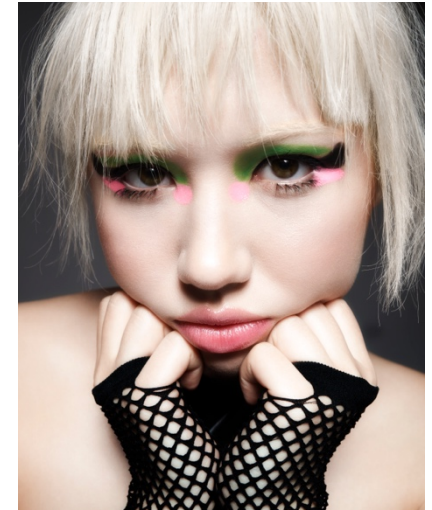

LIAN

APPELBOOM

@lianappelboom

HEIGHT 169 CM BUST 89 CM WAIST 70 CM HIPS 100 CM DRESS 36/38 SHOE 40 EU
HAIR BLONDE EYES BROWN