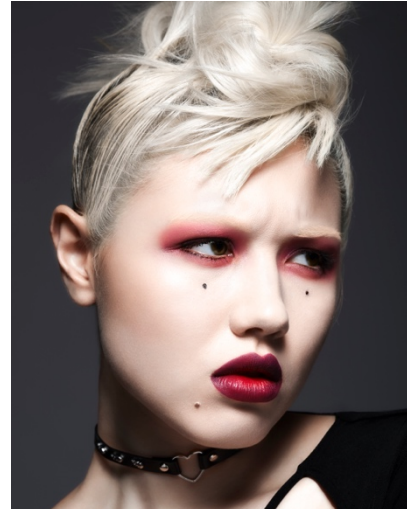

LIAN

APPELBOOM

@lianappelboom

HEIGHT 169 CM BUST 89 CM WAIST 70 CM HIPS 100 CM DRESS 36/38 SHOE 40 EU
HAIR BLONDE EYES BROWN