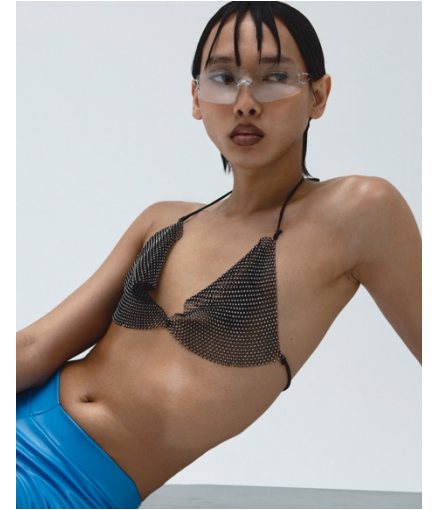

**ABIËL**

**CHEUNG**

@abiebeauty

HEIGHT 179 CM CHEST 79 CM WAIST 65 CM HIPS 82 CM SUIT 44/46 SHOE 40 EU  
HAIR DARK BROWN EYES BROWN