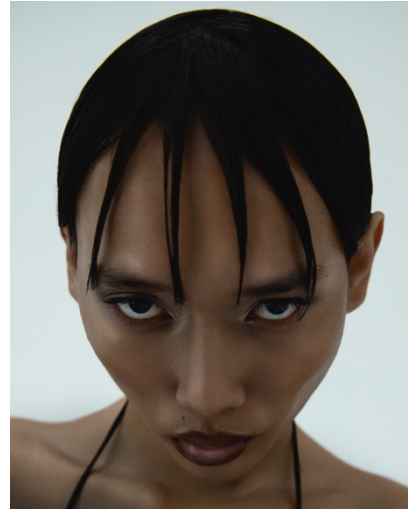

**ABIËL**

**CHEUNG**

@abiebeauty

HEIGHT 179 CM CHEST 79 CM WAIST 65 CM HIPS 82 CM SUIT 44/46 SHOE 40 EU  
HAIR DARK BROWN EYES BROWN