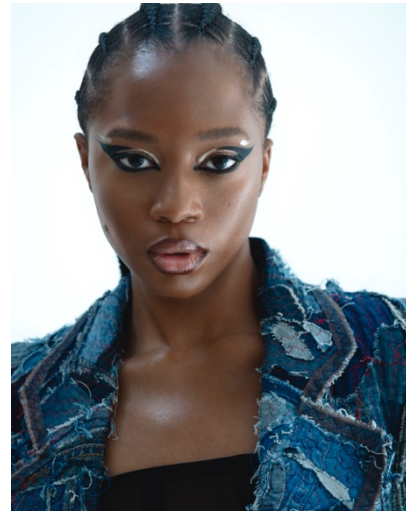

TRESHNA

BALLANTINE

@treshnaleida

HEIGHT 168 CM BUST 84 CM WAIST 68 CM HIPS 90 CM DRESS 34/36 SHOE 39 EU
HAIR BLACK EYES BROWN