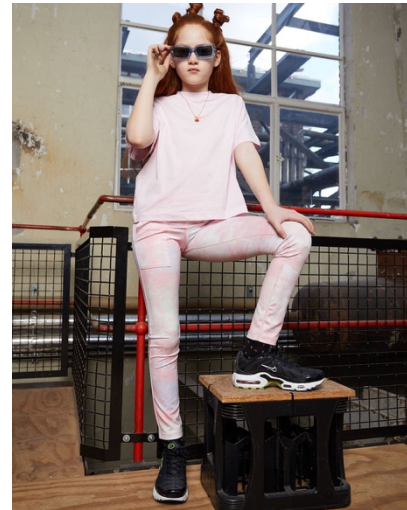

YLSE

RINGELING

@ylse_ringeling

HEIGHT 156 CM SIZE 152 SHOE 37 EU HAIR RED EYES BLUE