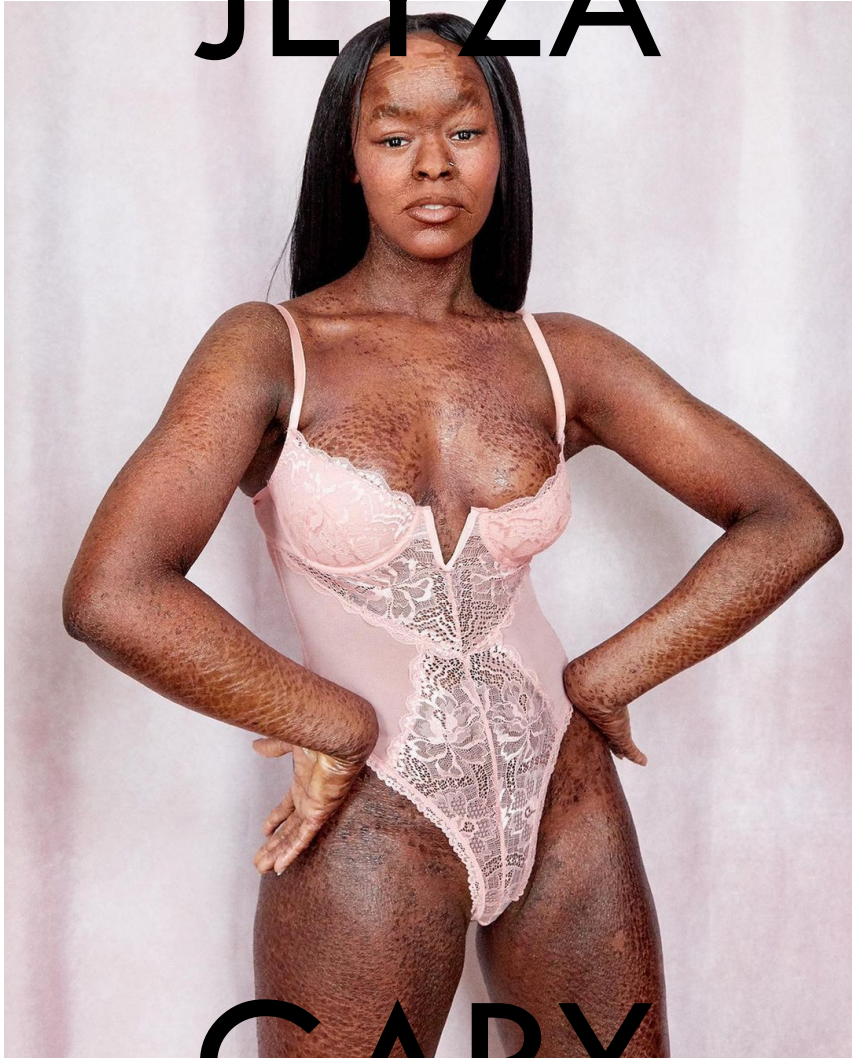

JEYZA

GARY

@lyricallydiverse

HEIGHT 6'0" BUST 32" WAIST 26" HIPS 38" DRESS 6 SHOE 8 US
HAIR BLACK EYES BROWN