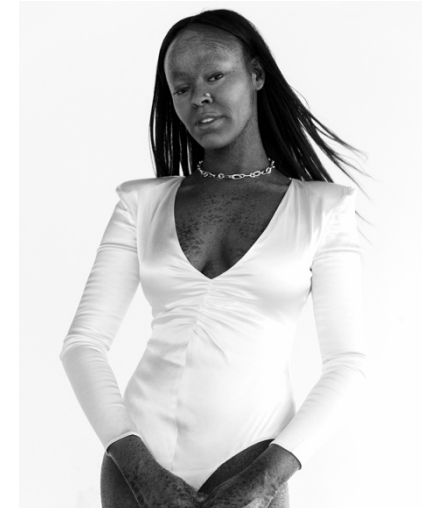

JEYZA

GARY

@lyricallydiverse

HEIGHT 6'0" BUST 32" WAIST 26" HIPS 38" DRESS 6 SHOE 8 US
HAIR BLACK EYES BROWN