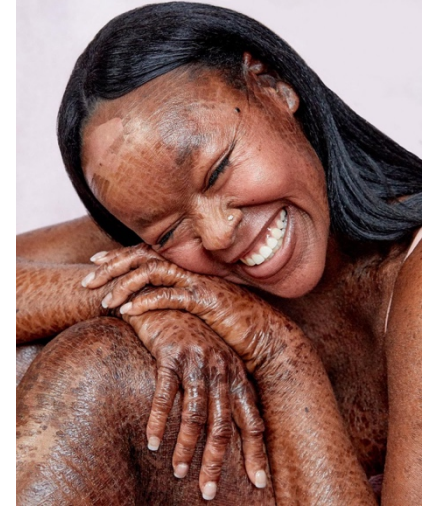

JEYZA

GARY

@lyricallydiverse

HEIGHT 6'0" BUST 32" WAIST 26" HIPS 38" DRESS 6 SHOE 8 US
HAIR BLACK EYES BROWN