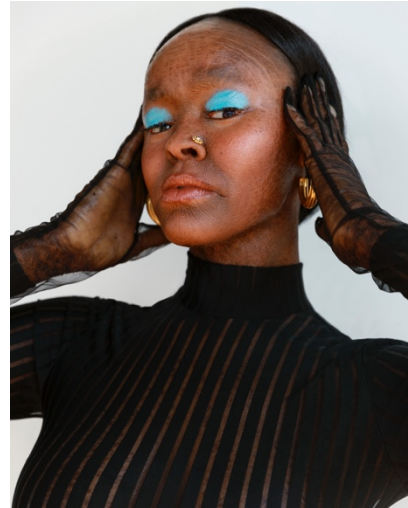

JEYZA

GARY

@lyricallydiverse

HEIGHT 6'0" BUST 32" WAIST 26" HIPS 38" DRESS 6 SHOE 8 US
HAIR BLACK EYES BROWN