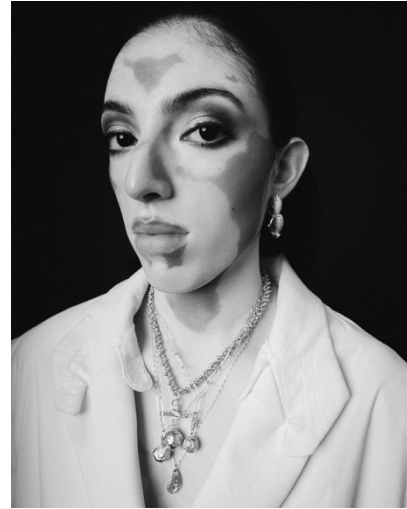

# JASROOP

# SINGH

@jasroop.singhx

HEIGHT 165 CM BUST 82 CM WAIST 68 CM HIPS 84 CM DRESS 34/36 SHOE 39 EU  
HAIR BLACK EYES BROWN