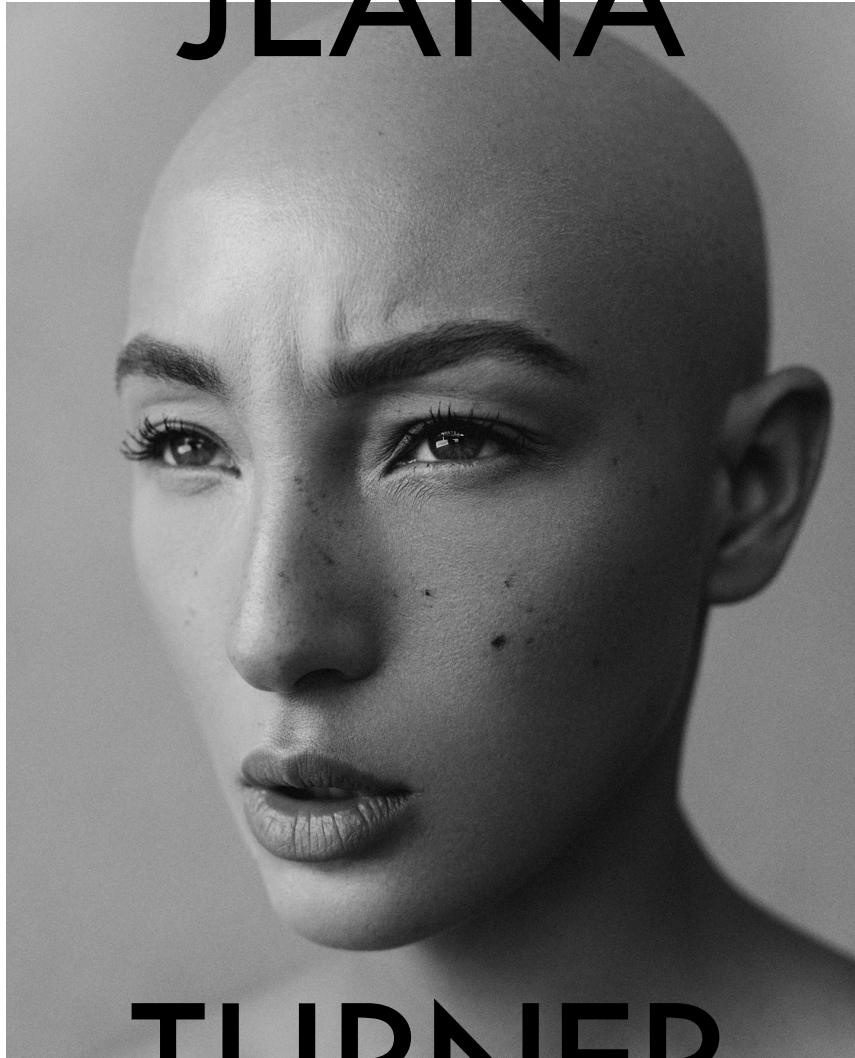

JEANA

TURNER

@jeanaturner

HEIGHT 5'7" BUST 36" WAIST 30" HIPS 38" DRESS 4-6 SHOE 7 US
HAIR BALD EYES GREEN