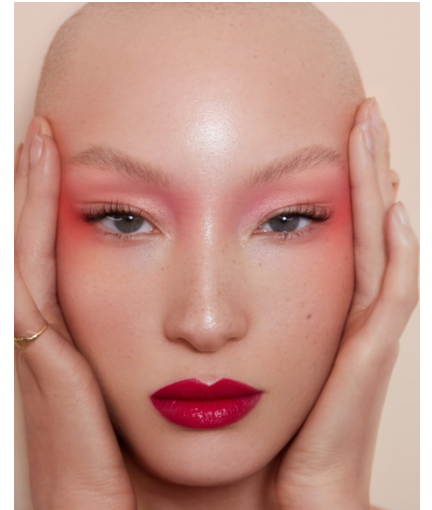

JEANA

TURNER

@jeanaturner

HEIGHT 5'7" BUST 36" WAIST 30" HIPS 38" DRESS 4-6 SHOE 7 US
HAIR BALD EYES GREEN