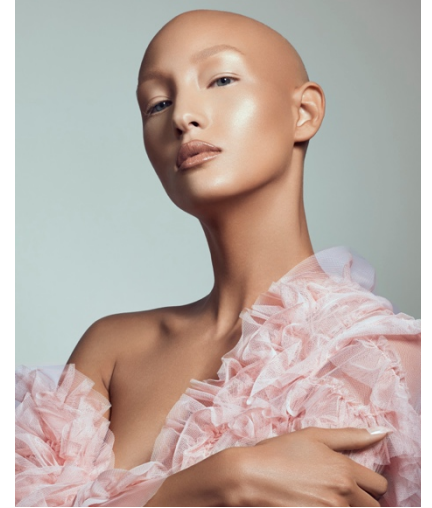

JEANA

TURNER

@jeanaturner

HEIGHT 5'7" BUST 36" WAIST 30" HIPS 38" DRESS 4-6 SHOE 7 US
HAIR BALD EYES GREEN