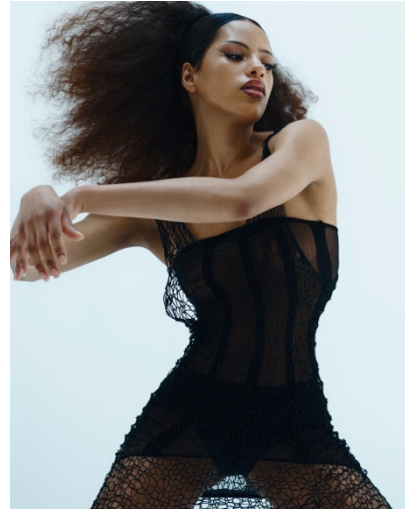

ANAHA

HILTON

@anahhilton

HEIGHT 164 CM BUST 79 CM WAIST 62 CM HIPS 82 CM DRESS 34 SHOE 38 EU
HAIR DARK BROWN EYES BROWN