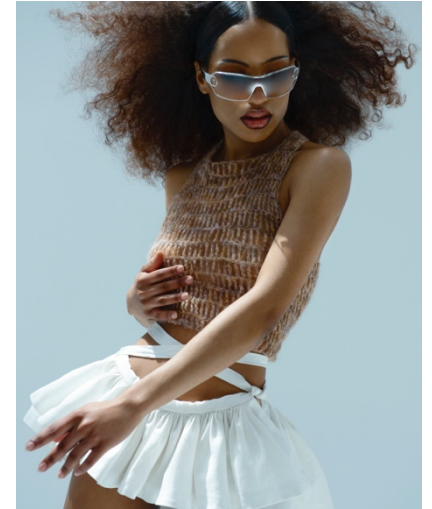

ANAHA

HILTON

@anahhilton

HEIGHT 164 CM BUST 79 CM WAIST 62 CM HIPS 82 CM DRESS 34 SHOE 38 EU
HAIR DARK BROWN EYES BROWN