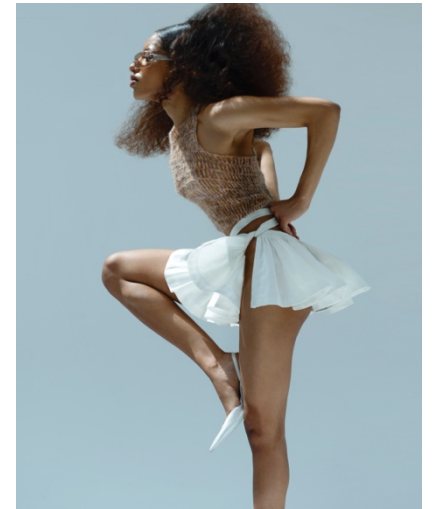

ANAHA

HILTON

@anahhilton

HEIGHT 164 CM BUST 79 CM WAIST 62 CM HIPS 82 CM DRESS 34 SHOE 38 EU
HAIR DARK BROWN EYES BROWN