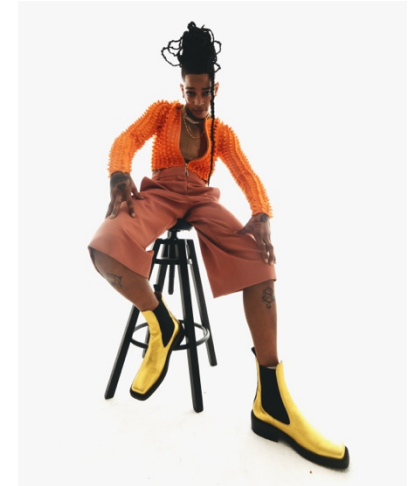

MELTJOO

@meltjoo.official

HEIGHT 166 CM BUST 86 CM WAIST 66 CM HIPS 86 CM DRESS 34 SHOE 38 EU
HAIR DARK BROWN EYES BROWN