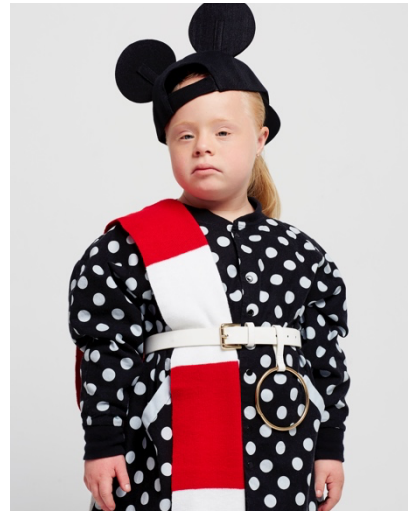

ROMY

HEERE

@romyheere

HEIGHT 125 CM SIZE 140 SHOE 33 EU HAIR STRAWBERRY BLONDE EYES BLUE