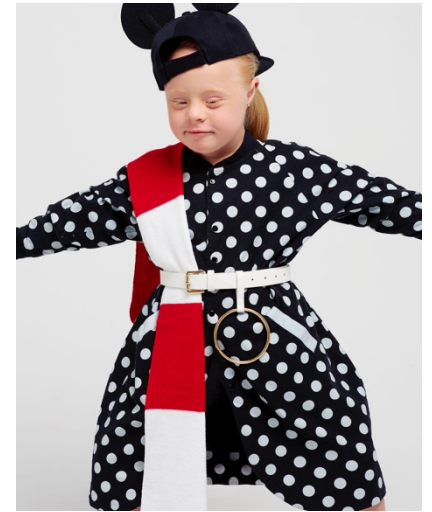

ROMY

HEERE

@romyheere

HEIGHT 125 CM SIZE 140 SHOE 33 EU HAIR STRAWBERRY BLONDE EYES BLUE