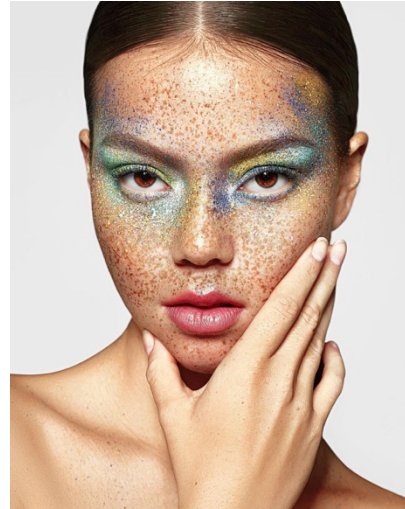

**ROMY**

**DANIELS**

@romydaniels\_

HEIGHT 168 CM BUST 86 CM WAIST 68 CM HIPS 96 CM DRESS 36 SHOE 38 EU  
HAIR DARK BROWN EYES BROWN