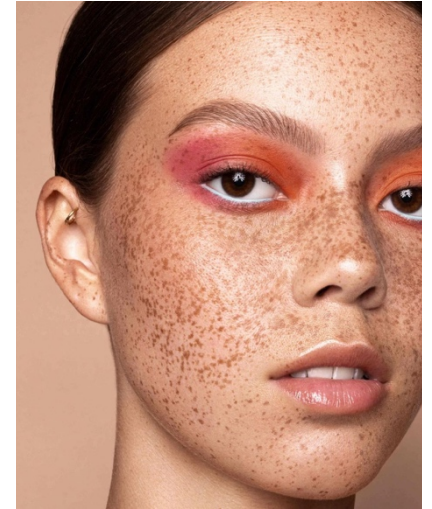

**ROMY**

**DANIELS**

@romydaniels\_

HEIGHT 168 CM BUST 86 CM WAIST 68 CM HIPS 96 CM DRESS 36 SHOE 38 EU  
HAIR DARK BROWN EYES BROWN