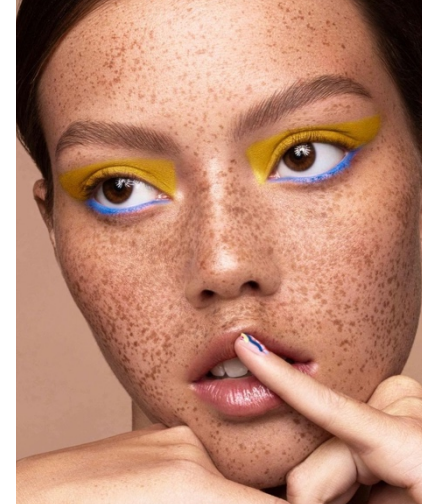

**ROMY**

**DANIELS**

@romydaniels\_

HEIGHT 168 CM BUST 86 CM WAIST 68 CM HIPS 96 CM DRESS 36 SHOE 38 EU  
HAIR DARK BROWN EYES BROWN