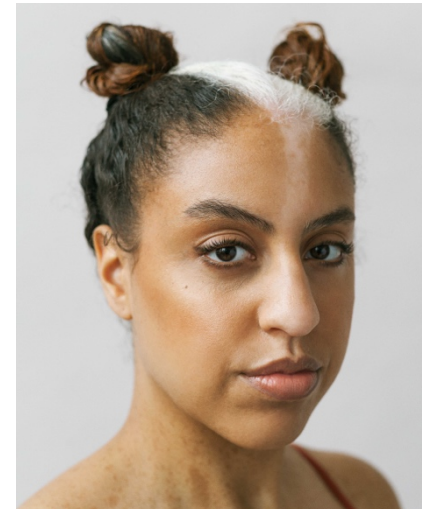

EMELY

ALMEIDA

@emelyalmeida_

HEIGHT 171 CM BUST 107 CM WAIST 104 CM HIPS 128 CM DRESS 42/44 SHOE 40 EU
HAIR RED & WHITE EYES BROWN