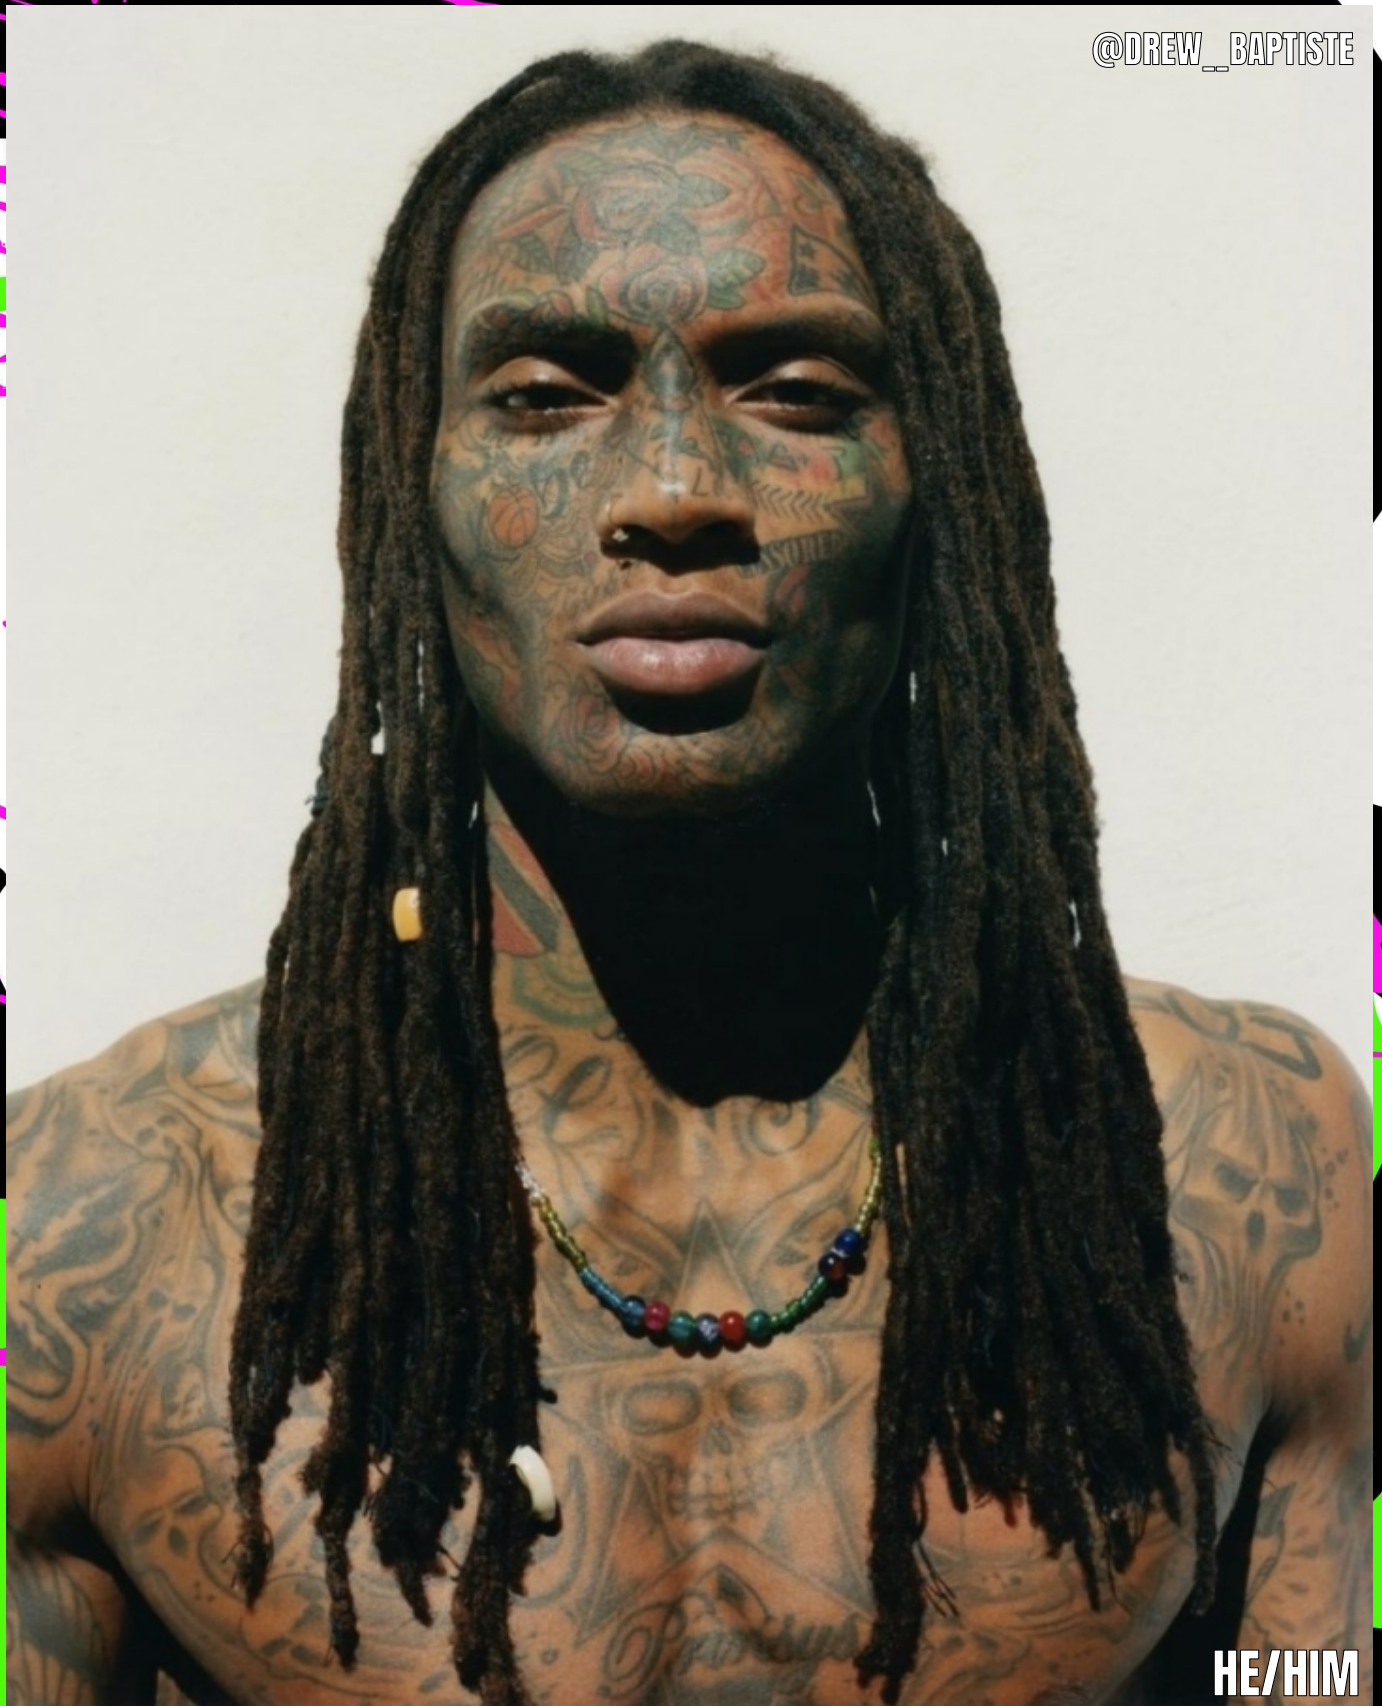

@DREW__BAPTISTE

HE/HIM

DREW BAPTISTE

HEIGHT 5'11"
CHEST 35"
WAIST 30"
HIPS 38"
SUIT 38
SHOE 10 US
HAIR BROWN
EYES BROWN