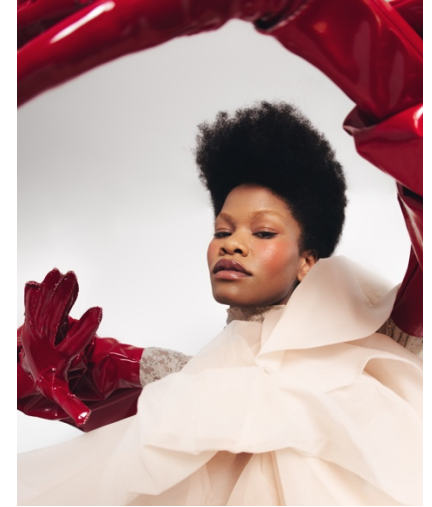

LUANA

JACKSON

@luanapaula._

HEIGHT 162 CM BUST 84 CM WAIST 66 CM HIPS 89 CM DRESS 34 SHOE 39 EU
HAIR DARK BROWN EYES BROWN