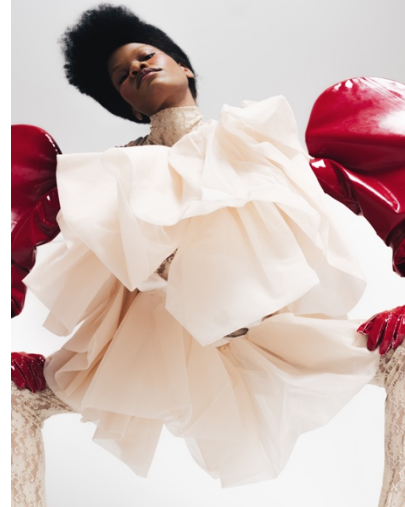

LUANA

JACKSON

@luanapaula._

HEIGHT 162 CM BUST 84 CM WAIST 66 CM HIPS 89 CM DRESS 34 SHOE 39 EU
HAIR DARK BROWN EYES BROWN