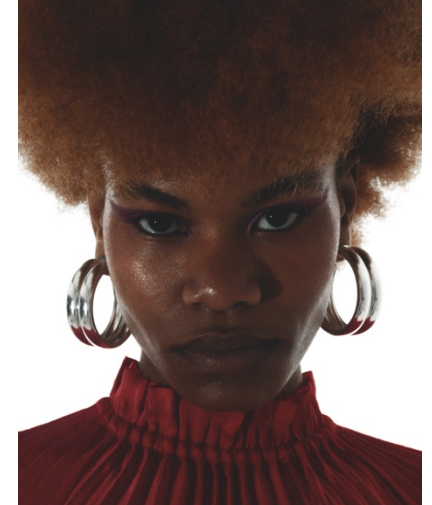

LUANA

JACKSON

@luanapaula._

HEIGHT 162 CM BUST 84 CM WAIST 66 CM HIPS 89 CM DRESS 34 SHOE 39 EU
HAIR DARK BROWN EYES BROWN