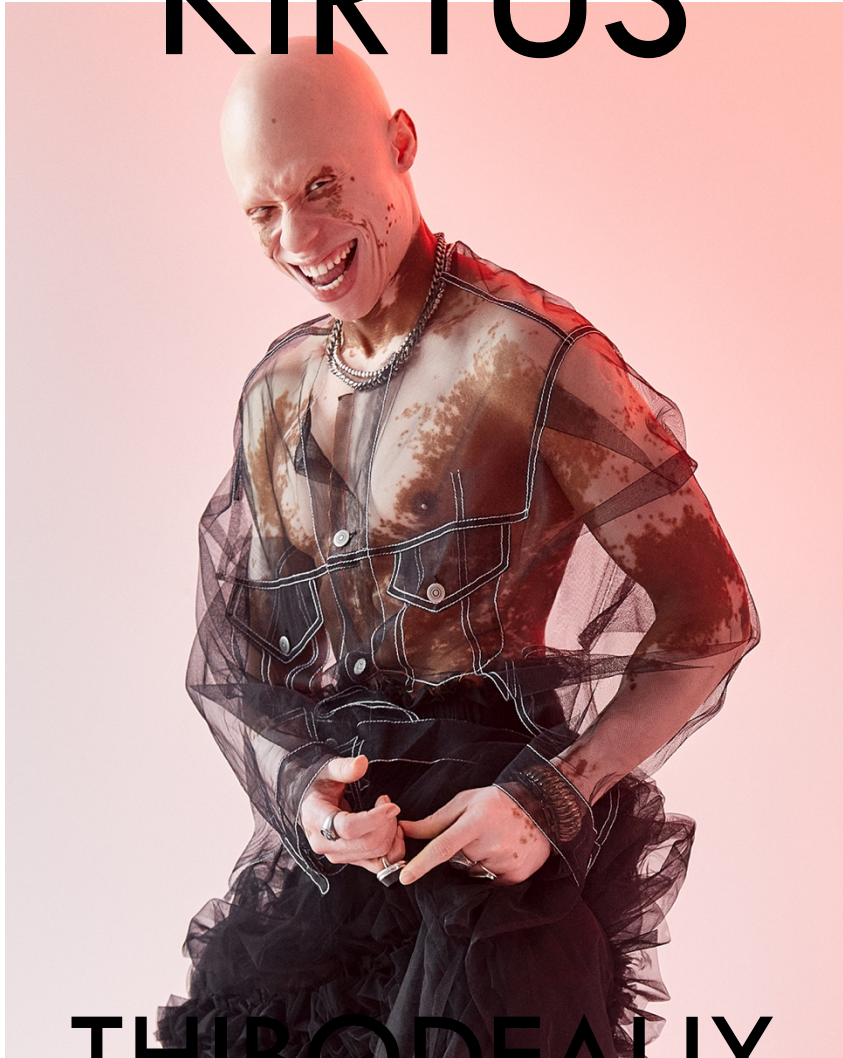

# KIRTUS

**THIBODEAUX**

@kirtuskwincy

HEIGHT 5'9" CHEST 36" WAIST 30" HIPS 36" SUIT 38 SHOE 9 US HAIR BALD  
EYES BROWN