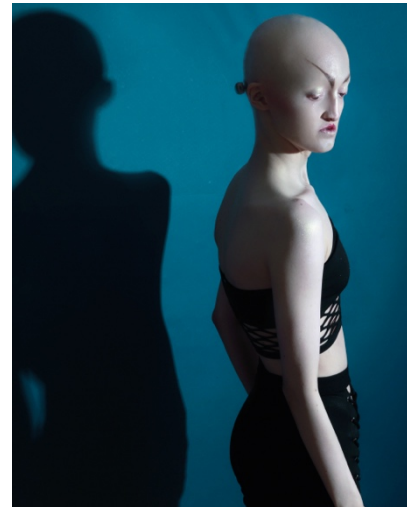

HANNAH

HARPIN

@hannaharpin

HEIGHT 157 CM BUST 64 CM WAIST 54 CM HIPS 61 CM DRESS 32/34 SHOE 36 EU  
HAIR BALD EYES BLUE-GREEN