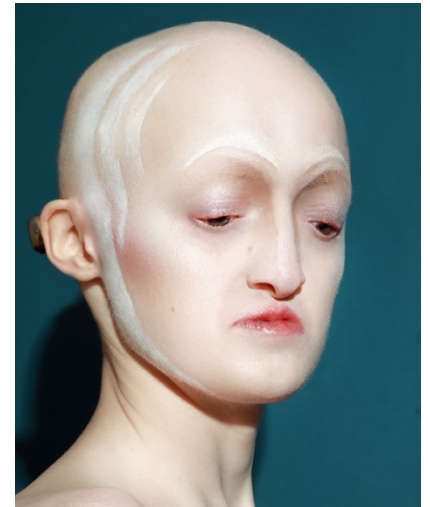

HANNAH

HARPIN

@hannaharpin

HEIGHT 157 CM BUST 64 CM WAIST 54 CM HIPS 61 CM DRESS 32/34 SHOE 36 EU  
HAIR BALD EYES BLUE-GREEN