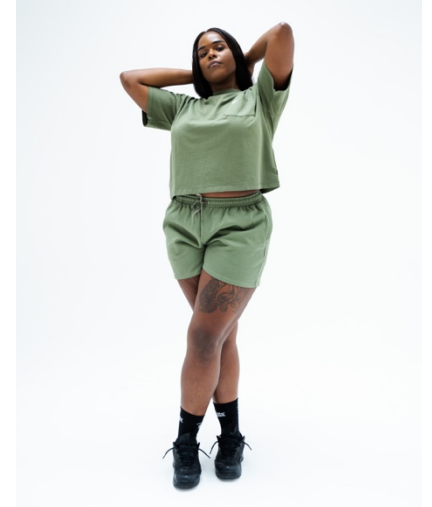

NAÏMAH

JANSE

@beautieimah

HEIGHT 180 CM BUST 111 CM WAIST 83 CM HIPS 124 CM DRESS 40/46 SHOE 40 EU
HAIR BLACK EYES BROWN